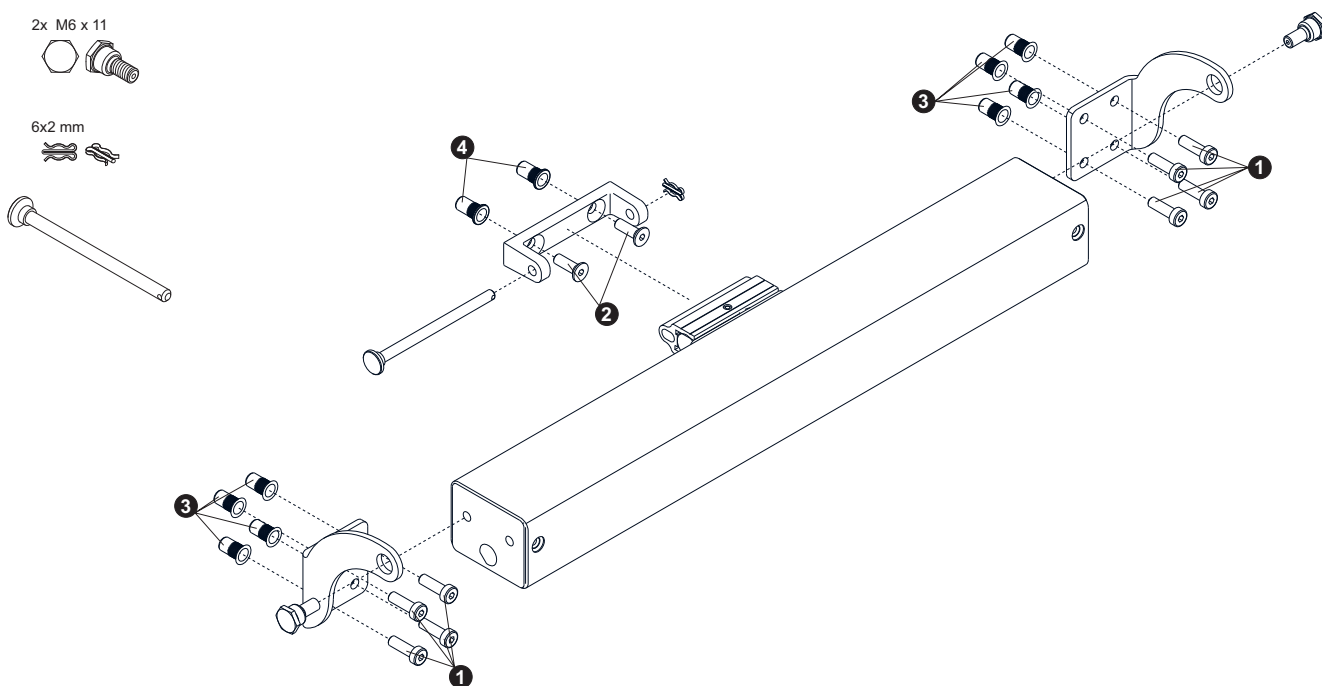

99.883.30 1.1/05/22
© 2014 D+H Mechatronic AG, Ammersbek